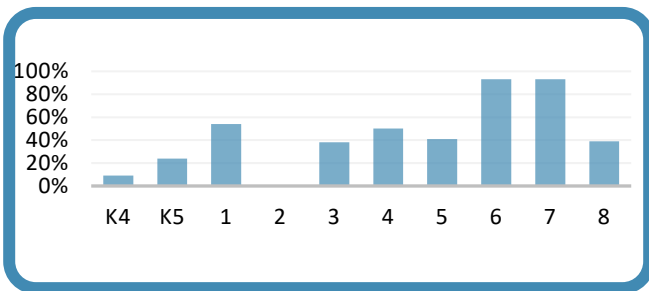

2nd Quarter Church Attendance

How to view our church services online:

Go to our website:

stpeterslutheran-helenville.org

Click on Church, then click on Worship Services. This will take you to our YouTube page. Then click on the service you would like to watch.